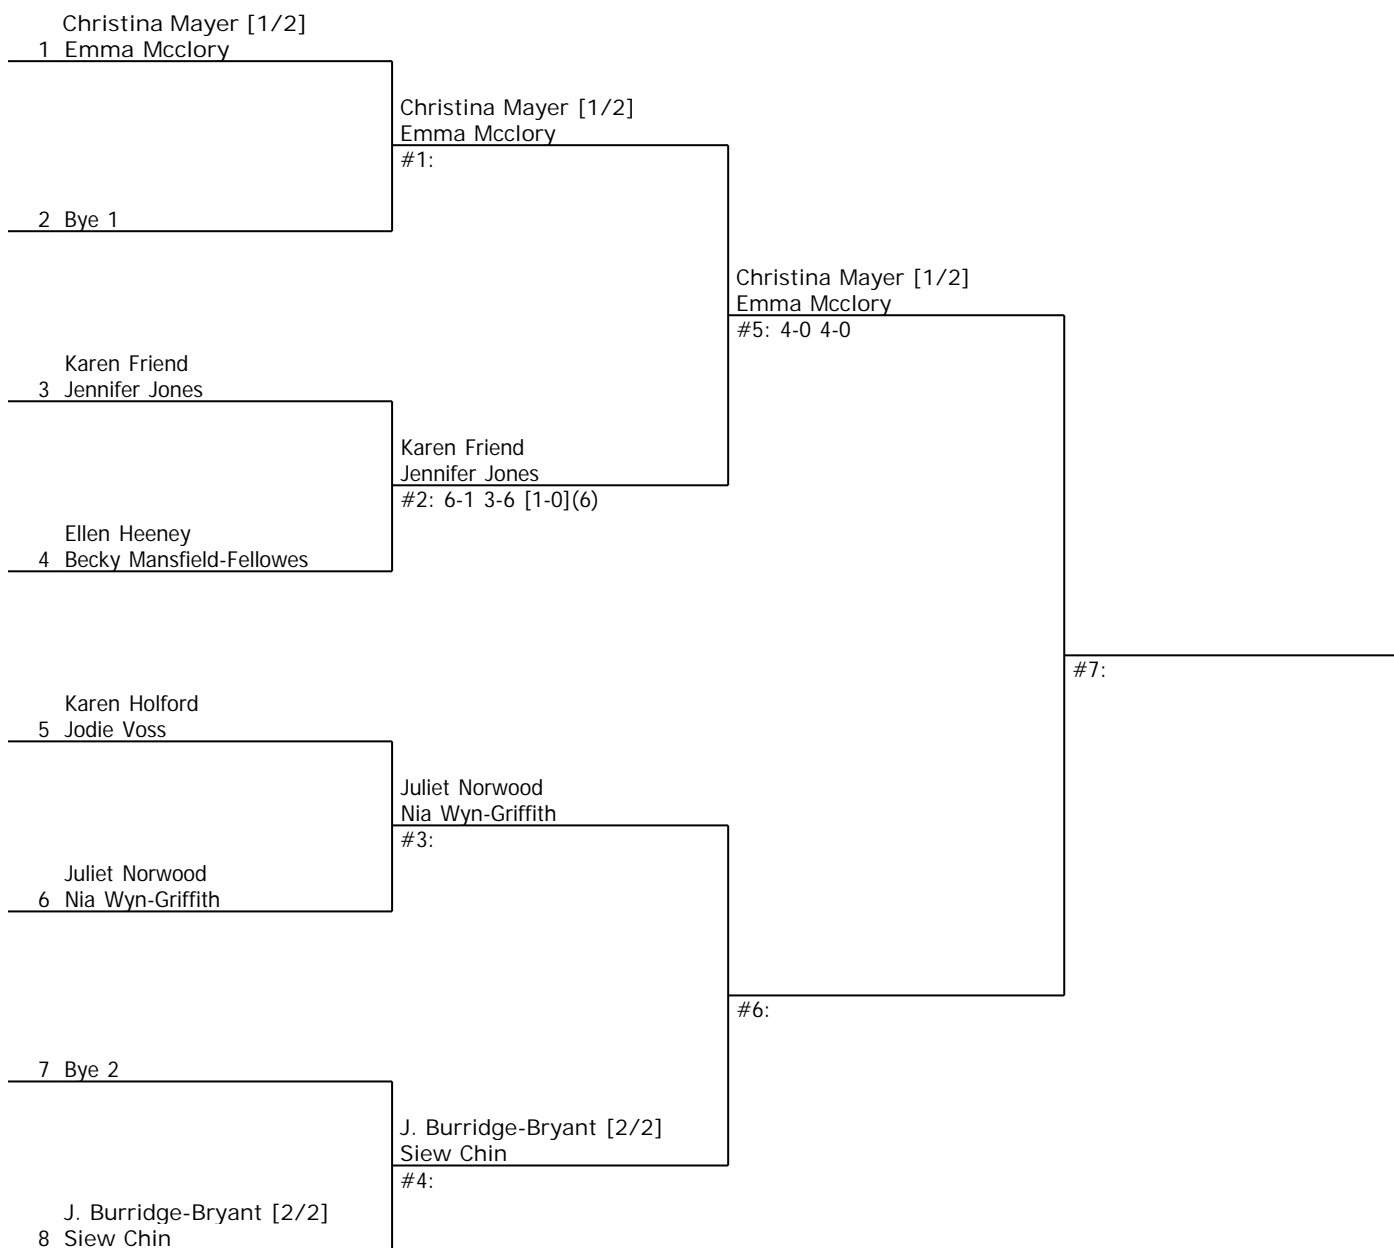

Mackintosh LTC - Club Championships 2015

MACKINTOSH LTC - LADIES DOUBLES

Date

City, Country

Website

Printed: 07/08/2015 23:11:40

Quarterfinals

Semifinals

Final

Winner