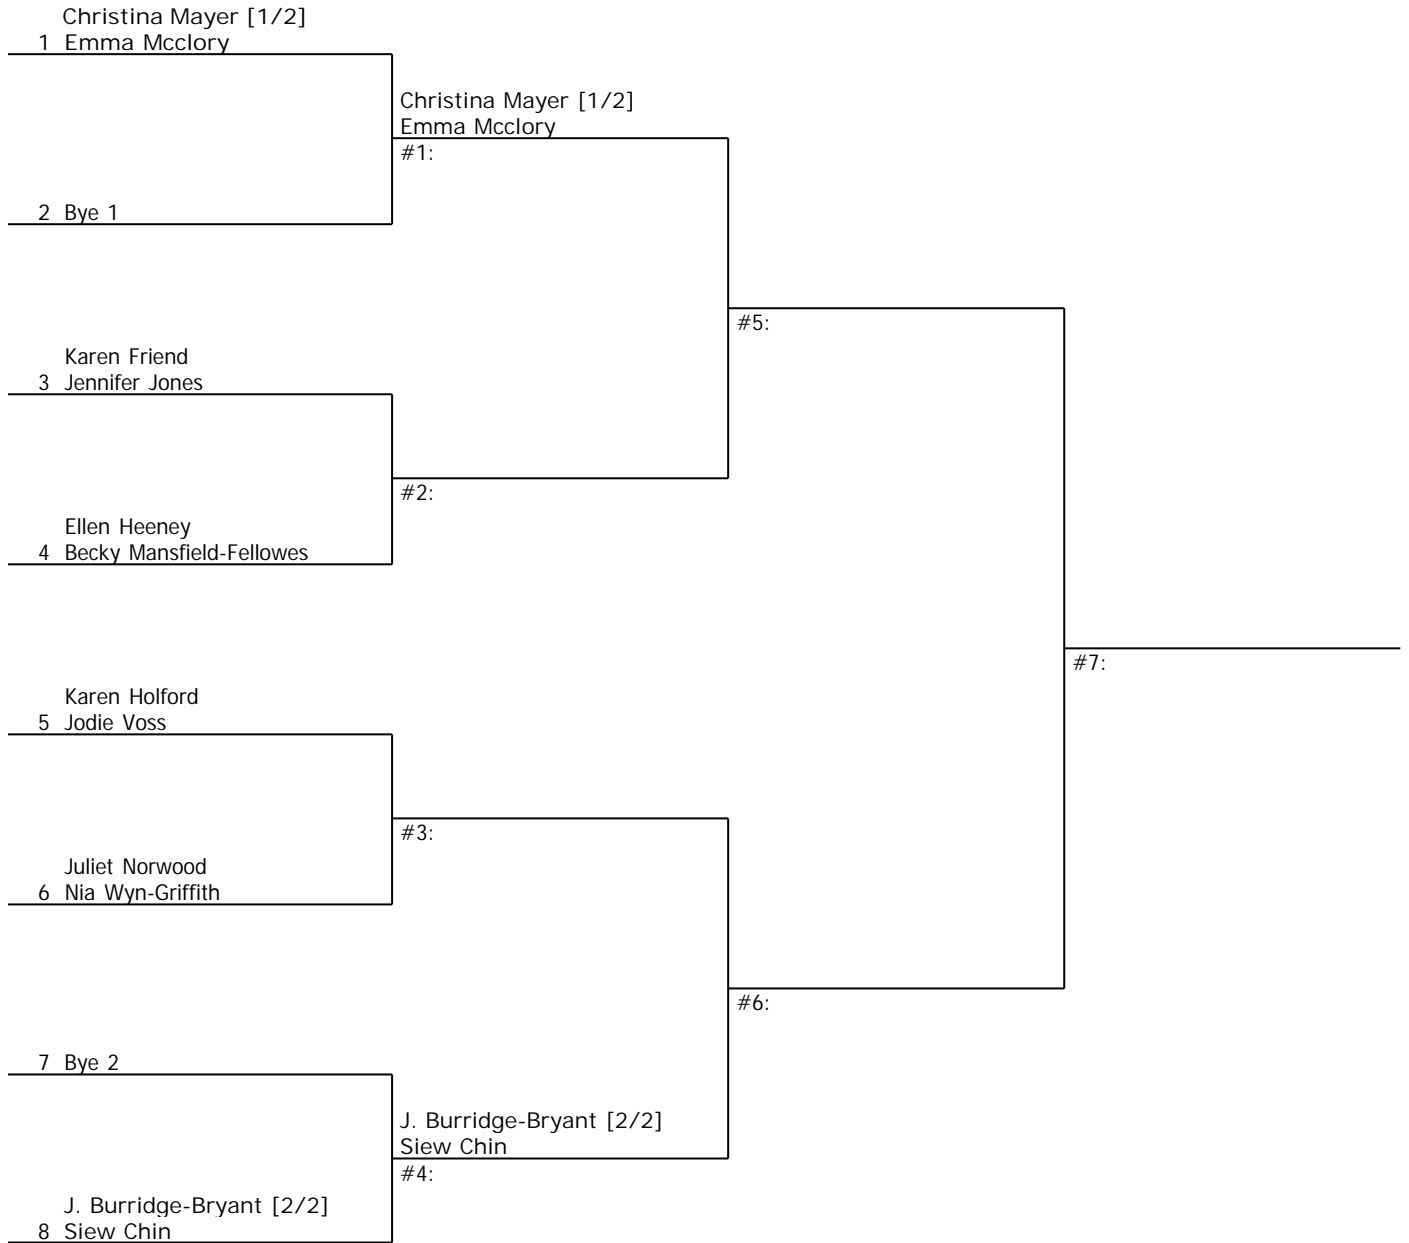

Mackintosh LTC - Club Championships 2015

MACKINTOSH LTC - LADIES DOUBLES

Date

City, Country

Website

Printed: 25/07/2015 11:25:00

Quarterfinals

Semifinals

Final

Winner

	# Seeded Players 1/2 Christina Mayer Emma Mcclory 2/2 Jasmine Burr ridge-Bryant Siew Chin	# Alternates Replacing	Draw date/time: Last Direct Acceptance
	Player representatives		
	Signature Rhys Morgan